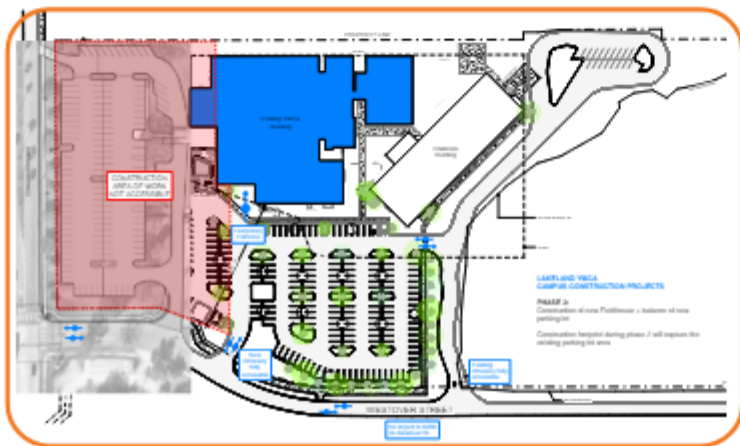

MOVING US FORWARD

LAKELAND FAMILY YMCA CAMPUS TRANSFORMATION PROJECT

NEWSLETTER 3

MAY 2024

CONSTRUCTION UPDATE

As Phase 1 concludes, we're thrilled to begin Phase 2, featuring the highly anticipated Fieldhouse. Included in our new Fieldhouse will be:

1. An expanded weight room
2. Two basketball courts
3. Two indoor soccer fields
4. A second-story cardio space complete with a dedicated track

Plus, we've addressed the need for more parking, ensuring added convenience for all!

Our entrance will be relocated during Phase 2. A temporary front desk will be in place to help you.

The Fieldhouse construction is slated to last approximately 1.5 years, making this adjustment long-term. Keep an eye on our website and social media channels for updates.

We extend our heartfelt thanks for your unwavering support as we continue to evolve together!

SITE PLAN